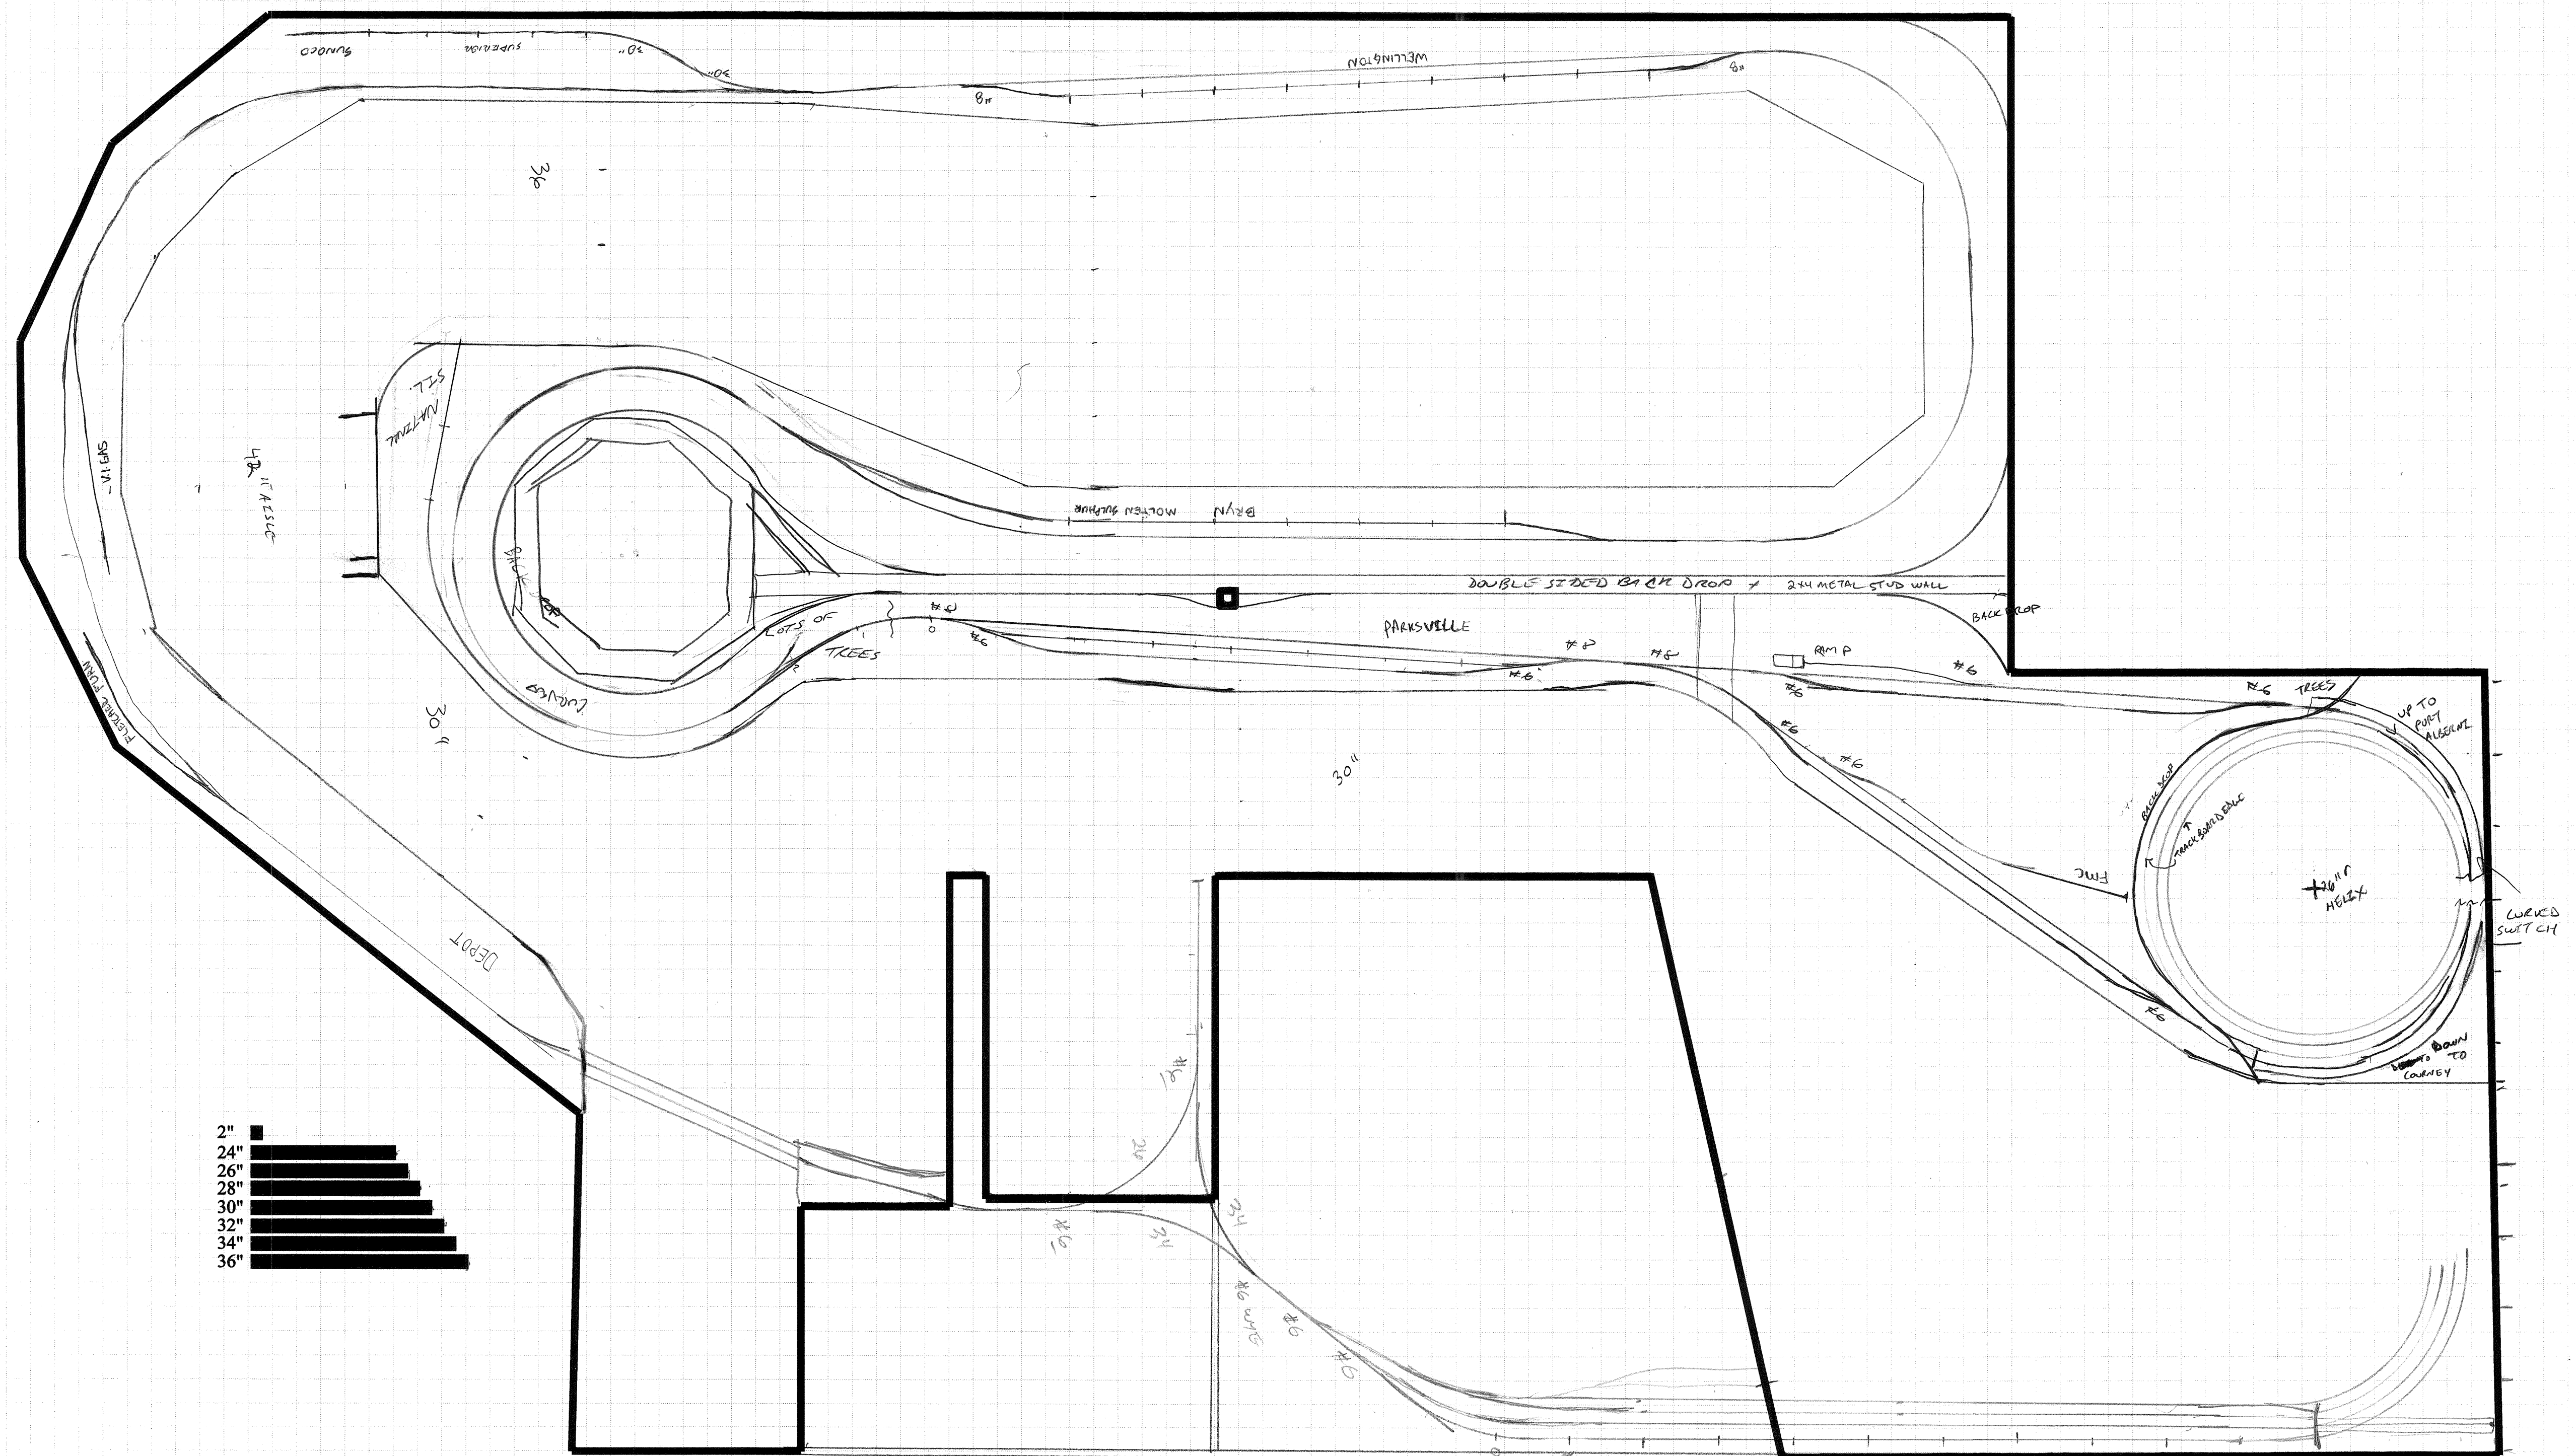

Esquimalt & Nanaimo Circa 1988

Deck: MIDDLE - NANAIMO - PARKSVILLE Version: 2

2/2